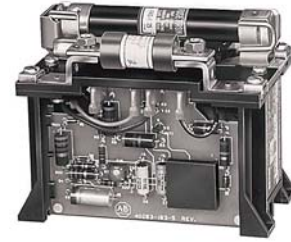

Product: 1410-GOB59

Description: 1410 Motor Winding Heater

Representati
Photo Only (actual product may vary based o
configuration selections)

SYSTEM VOLTAGE DATA

Supply Voltage 480V 60Hz
Phases 3 Phase

HEATER DATA

Motor Winding Heater Size for 200..400 HP Motor