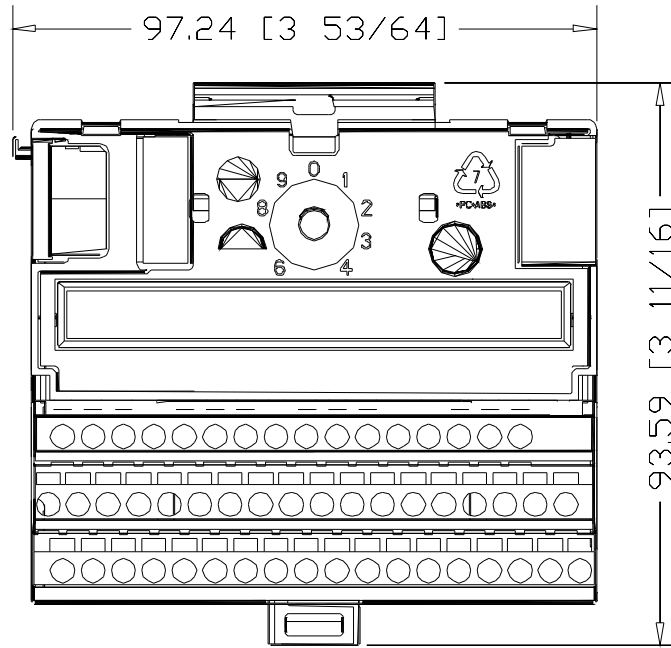

**Product:** 1794-TB32

**Description:** 1794 Flex, Flex Ex, Flex XT I/O System

**Accessory Products**

Terminal Bases

Terminal Base, for 32 Point Modules, Cage Clamp

Top-View Drawing for 1794-TB32

SCALE:  
1 Inch  
[10mm]

**3 View Dimensional Drawing for 1794-TB32**