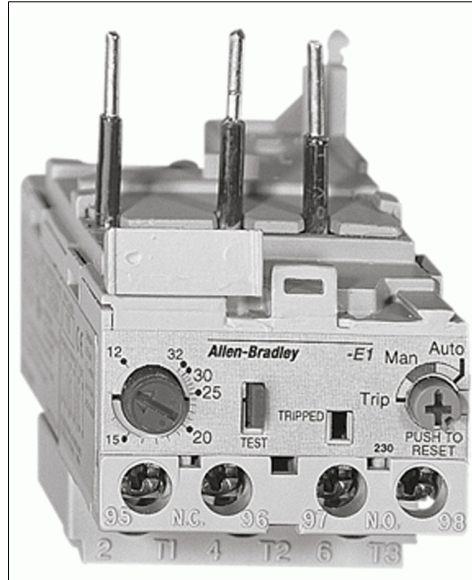

Product Details

Product: 193-EA1GB

Description: Solid State Overload Relay, Manual Reset, 12-32A

OVERLOAD RELAY DATA

Overload Relay Type	193-EA, 3 Phases, Trip Class 10
Reset Type	Manual Reset
Full Load Current Range (A)	12-32A