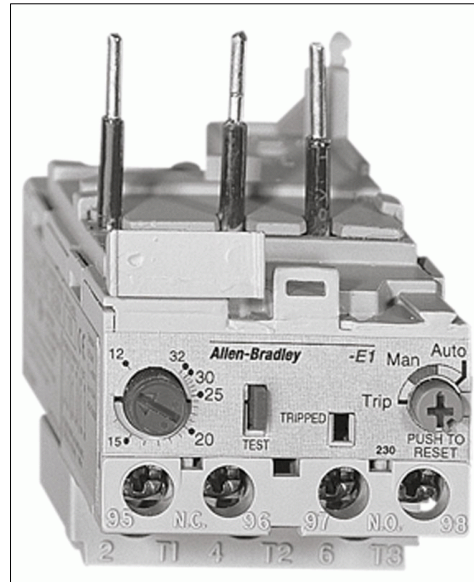

Product Details

Product: 193-EA2GB

Description: Solid State Overload Relay, Manual Reset, 12-32A

OVERLOAD RELAY DATA

Overload Relay Type	193-EA, 3 Phases, Trip Class 20
Reset Type	Manual Reset
Full Load Current Range (A)	12-32A

Dimensions and Weight

Weight (kg / lbs)	0.14 / 0.31
-------------------	-------------