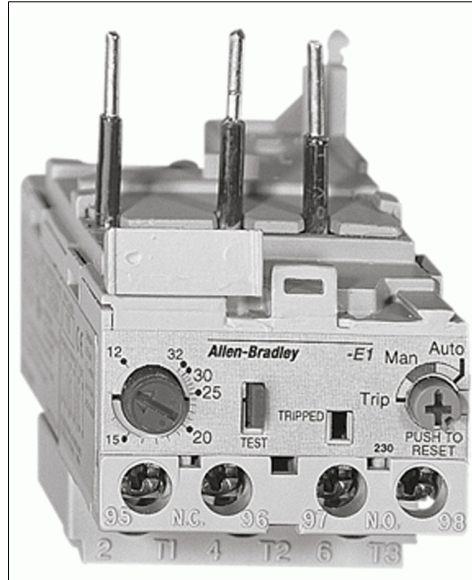

# Product Details

**Product: 193-EA4GB**

Description: Solid State Overload Relay, Automatic / Manual Reset, 12-32A

---

### ***OVERLOAD RELAY DATA***

Overload Relay Type	193-EA, 3 Phases, Trip Class 10
Reset Type	Automatic / Manual Reset
Full Load Current Range (A)	12-32A

---