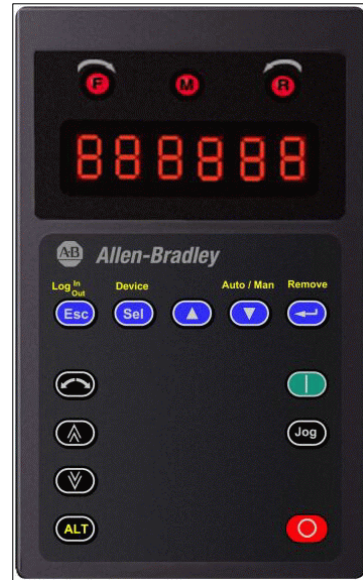

Product Details

Product: 20-HIM-A1

Description: PowerFlex 70/700 HIM, LED Display, Digital Keypad

ACCESSORY SELECTION

Accessory Selection Individual Accessory Selection

SELECTIONS

PowerFlex Loose Human

Interface Modules and Kits

20-HIM-A1	1	PowerFlex 70/700 HIM, LED Display, Digital Keypad
-----------	---	---

Dimensions and Weight

Weight (kg / lbs)	0.00 / 0.00
-------------------	-------------