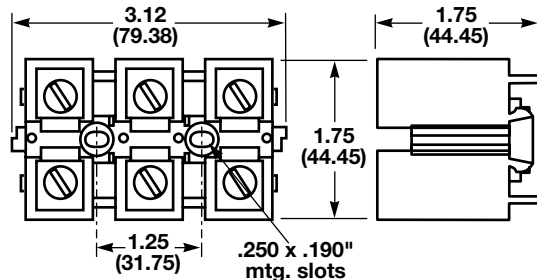

Rail & Base Mount Terminal Blocks

MAGNUM[®]
GET CONNECTED WITH US

NC3

Inches (Millimeters)

SPECIFICATIONS

- Rating:** 175A, 600V; UL/CSA
- Center spacing:** 1.06" (26.92)
- Number of poles:** 3
- Circuits per foot:** 11
- Wire size:** 2/0-#14 CU/AL
- Screw size:** 5/16-24
- Mounting options:** C-rail, Base Mount
- Marking tape:** MT12-1/2
- Torque rating:** 45 in/lb max.
- Operating temperature:** 105°C