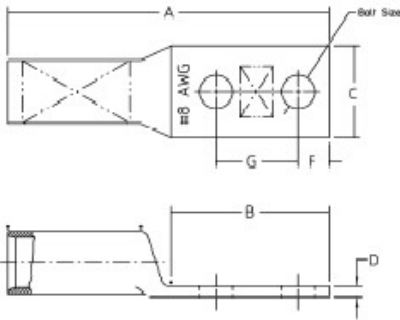

## Color-Keyed®

**T&B Catalog Number:****60244****UPC Number:**

78621060244

**Description:**

Aluminum Two-Hole Lug - Straight Long Barrel - max 35KV, 3/0 AWG Wire, 1/2" Bolt Size, 1 3/4" Hole Spacing, Tin Plated Blind End, Ruby 60

**Status:**

Active

**General**

Material	Aluminum
Finish	Tin Plated
Wire Size	3/0 AWG
Number of Studs	2
Stud Size	1/2
Bolt Hole Spacing	1 3/4
Tongue Angle	Straight
Barrel Length	Long
Barrel Shape	Standard
Tongue Width	Standard
Peep Hole	N
Marking	Standard
Hole Shape	Round
Die Color	Ruby
Die Code	60

**Dimension Information**

A (inches)	5.16
B (inches)	3.41
C (inches)	1.063
D (inches)	0.22
E (inches)	0.77
F (inches)	0.75
G (inches)	1.75

**Packaging**

T&B Order Multiple	5
T&B Inner Pack	5
Package in Units	50
T&B Sold in UOM	Each
T&B Weight Per UOM	17.1 lbs. per 100

**Application Support**

T&B Instruction Sheets	ta00880-tb2
Overview	Available on Website
Connector & Tooling Chart	Available on Website

**Notes**

Dimensions given for reference only. Dimensions may vary up to +/- .030.