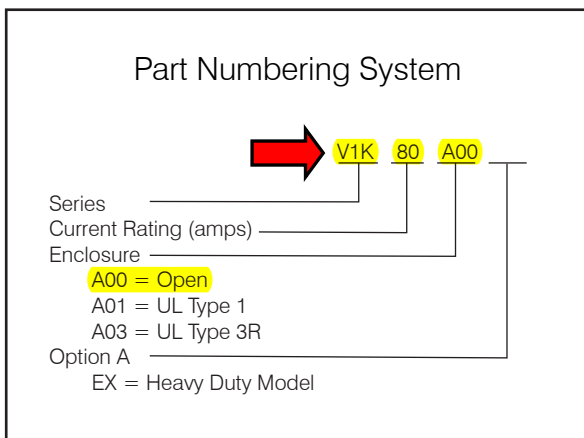

V1k Open Filter

*The V1k SCCR version is also available. For information, please contact the Technical Support.