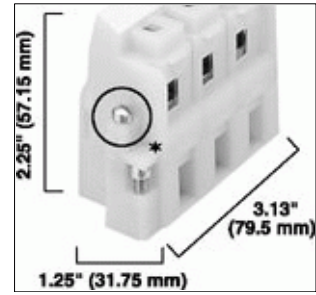

Product Details

Product: 1492-ED103

Description: Panel Mount Block, Pull apart, 3-Pole, Green, Pkg. Qty. of 1

PANEL MOUNT BLOCK DATA

Base Block Type	Pull-Apart Blocks
Number of Poles	3 Pole
Terminal Type	Standard