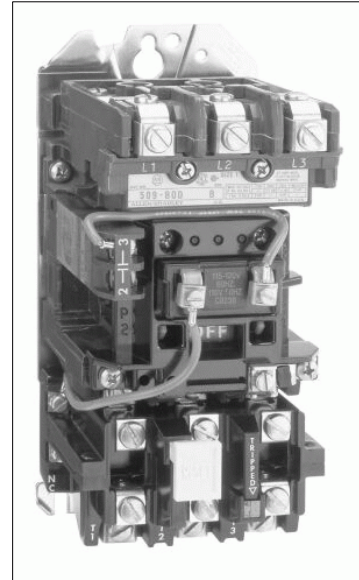

## Product: 509-DOA

Description: NEMA Full Voltage Non-Reversing Starter, SIZE 3, 230-240V 60Hz, Open, with Eutectic Alloy Overload Relay

### ***SYSTEM VOLTAGE DATA***

---

Supply Voltage	240V 60Hz
Phases	3 Phase

### ***STARTER DATA***

---

Horsepower	30 HP
NEMA Size	NEMA 3
Enclosure Code	Open
Control Voltage	230-240V 60Hz