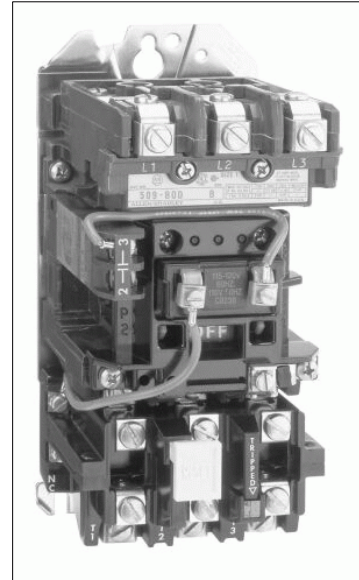

## Product: 509-FOA

Description: NEMA Full Voltage Non-Reversing Starter, SIZE 5, 230-240V 60Hz, Open, with Eutectic Alloy Overload Relay

### ***SYSTEM VOLTAGE DATA***

---

Supply Voltage	240V 60Hz
Phases	3 Phase

### ***STARTER DATA***

---

Horsepower	100 HP
NEMA Size	NEMA 5
Enclosure Code	Open
Control Voltage	230-240V 60Hz