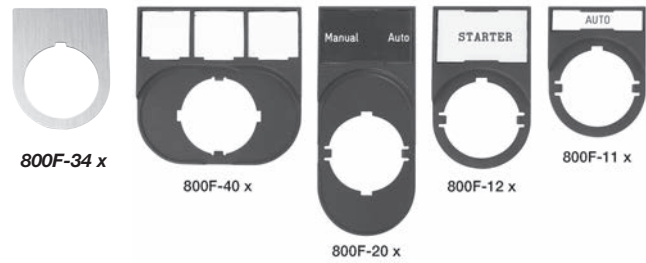

Font Size	No. of Characters		
	One-Piece Legend Plate	Two-Piece Legend Plate	Special Multi-Function Legend Plate
K (small)	>14	>13	>6
S (standard)	≤14	≤13	≤6

Example: **Cat. No. 800F-11WE101** identifies a white, 30 x 40 mm snap-in legend plate and frame with AUTO engraved on it.

Custom Text (text found on pages 10-116...10-119)

1. Select the cat. no. for the appropriate legend size and color from the Selection Tables on this page.
2. Add **E100** followed by the font code (K, S, L) from the following table.

Font Size	Type of Legend Plate							
	One-Piece						Special Multi-Function	
	Max. Char. per Line	Max. No. of Lines		Max. Char. per Line	Max. No. of Lines		Max. Char. per Line	Max. No. of Lines
		30 x 40 mm	30 x 50 mm		30 x 40 mm	30 x 50 mm or 30 x 60 mm		
K (small)	16	2	5	15	2	5	7	3
S (standard)	14	2	3	13	1	3	6	3
L (large)	10	1	3	9	1	3	4	2

3. Complete the cat. no. by adding custom text to the order item's memo text or notes field.

Example: **Cat. No. 800F-12WE100K**, with **STARTER** text entered into memo text on order, identifies a white, 30 x 50 mm snap-in legend plate and frame with custom text STARTER engraved in small font.

Selection Tables*

Type	Description	Cat. No. (Blank)	Cat. No. (with Text Symbols)
30 x 40 mm 2-piece snap-in plate and frame	Red with white text	800F-11RE100	800F-11R
	White with black text	800F-11WE100	800F-11W
	Black with white text	800F-11BE100	800F-11B
30 x 50 mm 2-piece snap-in plate and frame	White with black text	800F-12WE100	800F-12W
	Black with white text	800F-12BE100	800F-12B
	Aluminum with black text	800F-12AE100	800F-12A
30 x 60 mm 2-piece snap-in plate and frame	White with black text	800F-20WE100	800F-20W
	Black with white text	800F-20BE100	800F-20B
	Aluminum with black text	800F-20AE100	800F-20A
Special multi-function 4-piece snap-in plates and frame	White with black text	800F-40WE100	—
	Black with white text	800F-40BE100	—
	Aluminum with black text	800F-40AE100	—
30 x 40 mm 1-piece	Red with white text	800F-34RE100	800F-34R
	White with black text	800F-34WE100	800F-34W
	Black with white text	800F-34BE100	800F-34B
	Aluminum with black text	800F-34AE100	800F-34A
30 x 50 mm 1-piece	Red with white text	800F-35RE100	800F-35R
	White with black text	800F-35WE100	800F-35W
	Black with white text	800F-35BE100	800F-35B
	Aluminum with black text	800F-35AE100	800F-35A
30 x 40 mm snap-in plate only	Red with white text	800F-17RE100	800F-17R
	White with black text	800F-17WE100	800F-17W
	Black with white text	800F-17BE100	800F-17B
30 x 50 mm snap-in plate only	White with black text	800F-18WE100	800F-18W
	Black with white text	800F-18BE100	800F-18B
	Aluminum with black text	800F-18AE100	800F-18A
Special multi-function snap-in plate only‡	White with black text	800F-42WE100	800F-42W
	Black with white text	800F-42BE100	800F-42B
	Aluminum with black text	800F-42AE100	800F-42A
30 x 66 mm 1-piece	Yellow with black text	800F-37YE100	800F-37Y

Text symbols available in next page

Legend Plate Frame — 2-Piece Snap-In*			
Type	Cat. No.	Type	Cat. No.
30 x 40 mm	800F-110	30 x 60 mm	800F-200
30 x 50 mm	800F-120	Special multi-function‡	800F-400

* Blank legend frames sold only in multiples of 10. Order (quantity of) 10 to receive one package of 10 pieces. Legends with standard text/symbols or custom text are packaged in quantities of 1.
† Font code **K** = 0.08 in; font code **S** = 0.10 in; font code **L** = 0.14 in.
‡ Three snap-in plates are required for each legend frame.
§ For configuration assistance, see RAISE product selection software.
* Plate dimensions found on pages 10-122...10-123.