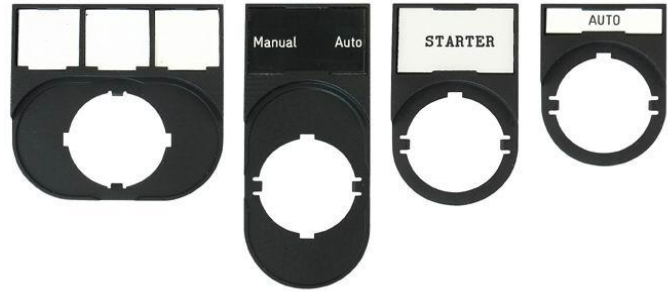

Product Details and Certifications

Cross Reference RA Part Number: 800F-11WE128 A

 **Product: 800F-11WE128**

Description: 800F Legend Plate, 30 X 40mm Std., 2 Piece Snap-In (Plate and Frame), English: HAND - OFF - AUTO, White with Black Legend Text, 22.5mm Opening

Representative Photo Only (actual product may vary based on configuration selections)

ACCESSORY ITEMS

Accessories	Legend Plates
Packaging	Standard Pack,Quantity:10
Legend Text	HAND - OFF - AUTO (English)

Font Size	No. of Characters		
	One-Piece Legend Plate	Two-Piece Legend Plate	Special Multi-Function Legend Plate
K (small)	>14	>13	>6
S (standard)	≤14	≤13	≤6

Example: **Cat. No. 800F-11WE101** identifies a white, 30 x 40 mm snap-in legend plate and frame with AUTO engraved on it.

Font Size	Type of Legend Plate							
	One-Piece						Special Multi-Function	
	Max. Char. per Line	Max. No. of Lines		Max. Char. per Line	Max. No. of Lines		Max. Char. per Line	Max. No. of Lines
		30 x 40 mm	30 x 50 mm		30 x 40 mm	30 x 50 mm or 30 x 60 mm		
K (small)	16	2	5	15	2	5	7	3
S (standard)	14	2	3	13	1	3	6	3
L (large)	10	1	3	9	1	3	4	2