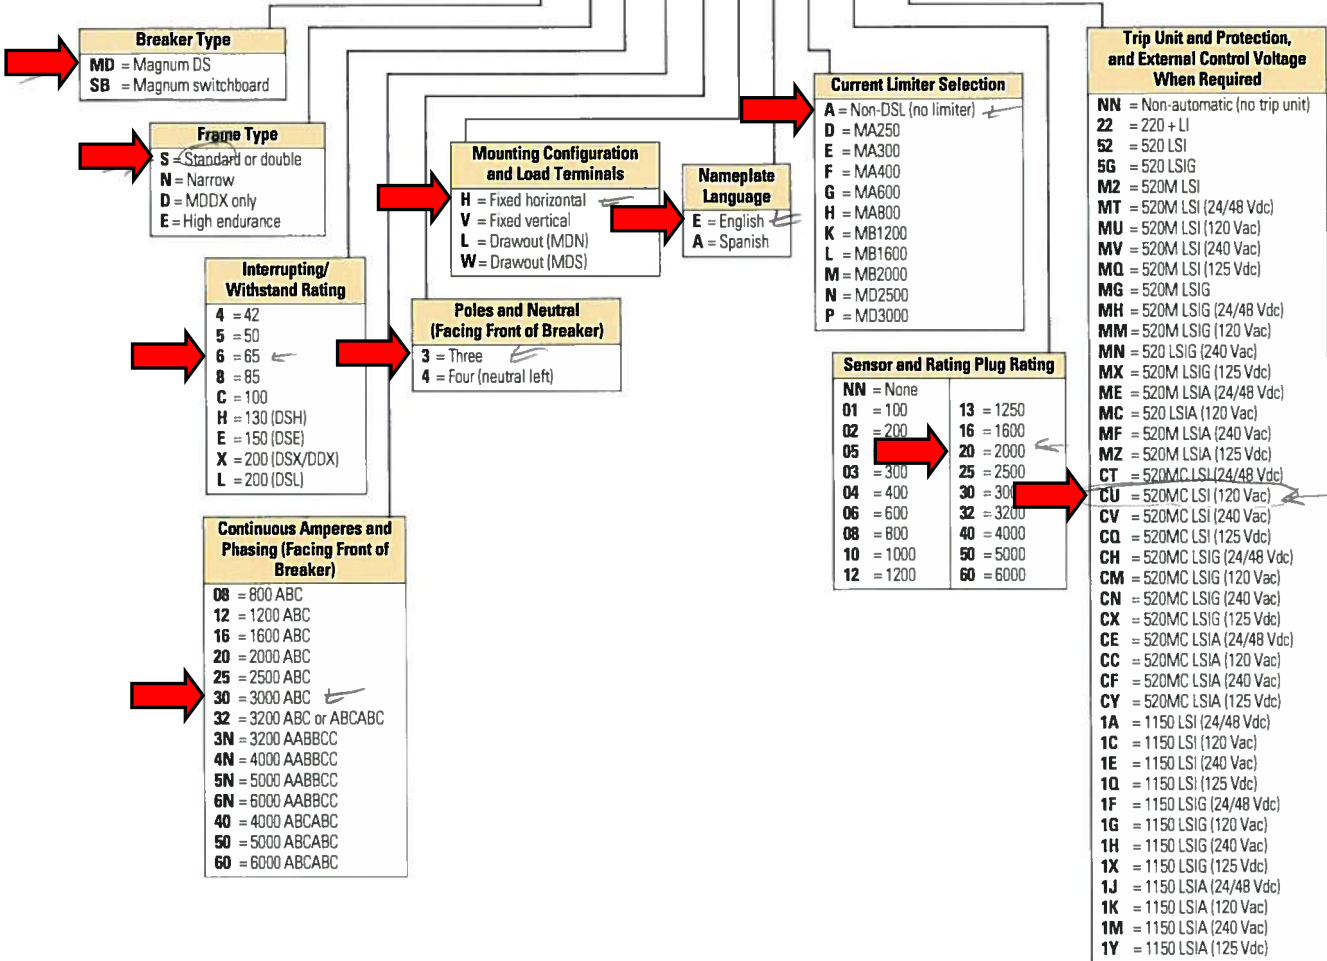

➔ Cross Reference RA Part Number PN-251717

Catalog Number Selection

➔ Mfr Part Number MDS6303HEA-20CUBMNA4JSNNA4

Magnum DS ANSI Breaker Product Family

MD S 4 12 3 V E A 06 MU

3

3.1

Power Breakers, Contactors and Fuses

Power Circuit Breakers

Magnum DS ANSI Breaker Product Family, continued

A W C H N E H K L A X

3