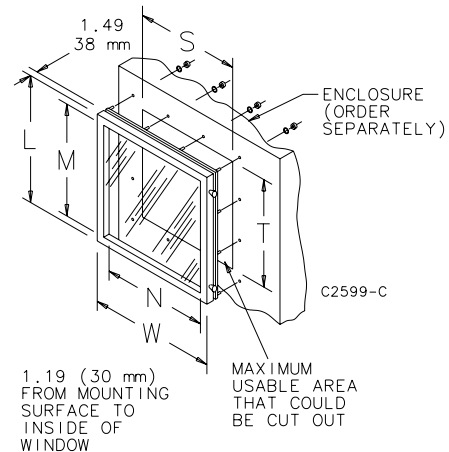

BULLETIN: C2

87799154

Catalog Number	AxBxC in.	AxBxC mm	Finish	Window Size M x N (mm)	Window Size M x N (in.)
CWHD3136	12.20 x 14.17 x 3.31	310 x 360 x 84	ANSI 61	253 x 276	9.96 x 10.86
CWHD3136LG	12.20 x 14.17 x 3.31	310 x 360 x 84	RAL 7035	253 x 276	9.96 x 10.86
CWHD4045	15.75 x 17.72 x 3.39	400 x 450 x 86	ANSI 61	343 x 366	13.50 x 14.40
CWHD4045LG	15.75 x 17.72 x 3.39	400 x 450 x 86	RAL 7035	343 x 366	13.50 x 14.40
CWHD5557	21.65 x 22.44 x 3.50	550 x 570 x 89	ANSI 61	493 x 486	19.40 x 19.13

TYPE 12 HINGED WINDOW KIT

INDUSTRY STANDARDS

UL 508A Component Recognized; Type 12; File No. E61997

CSA Type 12; File No. 42186
 NEMA/EEMAC Type 12
 IEC 60529, IP55

For use as a viewing window where access to components mounted behind the window is required. Window is .25-in. (6-mm) clear acrylic. Easily mounted by drilling the appropriate mounting holes. All mounting hardware is provided. Continuous gaskets on all openings maintain UL Type 12 integrity. Finish is ANSI 61 gray polyester powder paint.

BULLETIN: A80W

Catalog Number	Window Size M x N in./mm	Overall L x W in./mm	S in./mm	T in./mm
APWK1212H	10.28 x 10.28 261 x 261	12.00 x 12.00 305 x 305	10.44 265	10.44 265
APWK1612H	14.28 x 10.28 363 x 261	16.00 x 12.00 406 x 305	10.44 265	14.44 367
APWK2016H	18.28 x 14.28 464 x 363	20.00 x 16.00 508 x 406	14.44 367	18.44 468
APWK2020H	18.28 x 18.28 464 x 464	20.00 x 20.00 508 x 508	18.44 468	18.44 468
APWK2420H	22.28 x 18.28 566 x 464	24.00 x 20.00 610 x 508	18.44 468	22.44 570
APWK3024H	28.28 x 22.28 718 x 566	30.00 x 24.00 762 x 610	22.44 570	28.44 722