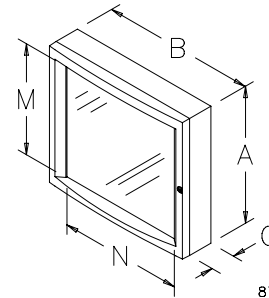

Cross Reference RA Part Number PN-259225

CONCEPT™ DEEP HINGED WINDOW KIT

Kit is hinged on left side and has a single-point slotted latch (optional locking or non-locking wing knob latch is also available). Aesthetic die-cast aluminum frame has .188-in. (5-mm) thick, clear polycarbonate window. Two-inch space between enclosure front opening and window surface accommodates switches, lights, meters and other components. This kit can be used as an accessory window kit on larger standard Hoffman enclosure doors. Textured finish, ANSI 61 gray or RAL 7035 light gray.

BULLETIN: C2

87799154

Catalog Number	AxBxC in.	AxBxC mm	Finish	Window Size M x N (mm)	Window Size M x N (in.)
CWHD3136	12.20 x 14.17 x 3.31	310 x 360 x 84	ANSI 61	253 x 276	9.96 x 10.86
CWHD3136LG	12.20 x 14.17 x 3.31	310 x 360 x 84	RAL 7035	253 x 276	9.96 x 10.86
CWHD4045	15.75 x 17.72 x 3.39	400 x 450 x 86	ANSI 61	343 x 366	13.50 x 14.40
CWHD4045LG	15.75 x 17.72 x 3.39	400 x 450 x 86	RAL 7035	343 x 366	13.50 x 14.40
CWHD5557	21.65 x 22.44 x 3.50	550 x 570 x 89	ANSI 61	493 x 486	19.40 x 19.13

BULLETIN: A80W

Catalog Number	Window Size M x N in./mm	Overall L x W in./mm	S in./mm	T in./mm
APWK1212H	10.28 x 10.28 261 x 261	12.00 x 12.00 305 x 305	10.44 265	10.44 265
APWK1612H	14.28 x 10.28 363 x 261	16.00 x 12.00 406 x 305	10.44 265	14.44 367
APWK2016H	18.28 x 14.28 464 x 363	20.00 x 16.00 508 x 406	14.44 367	18.44 468
APWK2020H	18.28 x 18.28 464 x 464	20.00 x 20.00 508 x 508	18.44 468	18.44 468
APWK2420H	22.28 x 18.28 566 x 464	24.00 x 20.00 610 x 508	18.44 468	22.44 570
APWK3024H	28.28 x 22.28 718 x 566	30.00 x 24.00 762 x 610	22.44 570	28.44 722