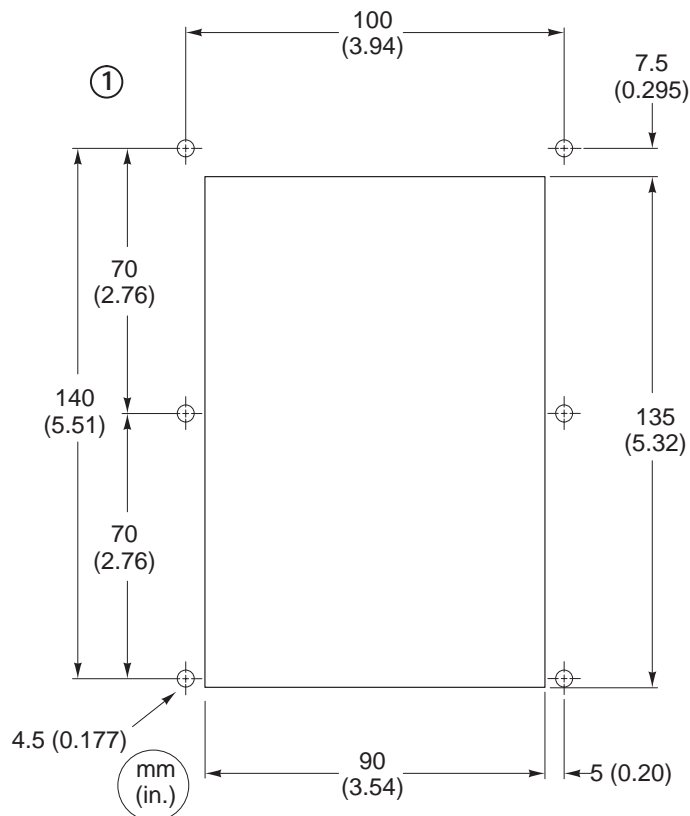

Bulletin 1201-HJP, -HJ2 193-HIM2 IP52 (NEMA Type 12, UL Type 4X Indoor Use Only)

Installation
Montage
Instalación
Installazione

ATTENTION: To prevent electrical shock, disconnect from power before installing or servicing. Install in suitable enclosure. Keep free from contaminants.

ATTENTION: Avant le montage et la mise en service, couper l'alimentation secteur pour éviter toute décharge. Prévoir une mise en coffret ou armoire appropriée. Protéger le produit contre les environnements agressifs.

ACHTUNG: Vor Installations-oder Servicearbeiten Stromversorgung zur Vermeidung von elektrischen Unfällen trennen. Die Geräte müssen in einem passenden Gehäuse eingebaut und gegen Verschmutzung geschützt werden.

ATENCION: Desconéctese de la corriente eléctrica, antes de la instalación o del servicio, a fin de impedir sacudidas eléctricas. Instálelo en una caja apropiada. Manténgalo libre de contaminantes.

ATTENZIONE: Per prevenire infortuni, togliere tensione prima dell'installazione o manutenzione. Installare in custodia idonea. Tenere lontano da contaminanti.