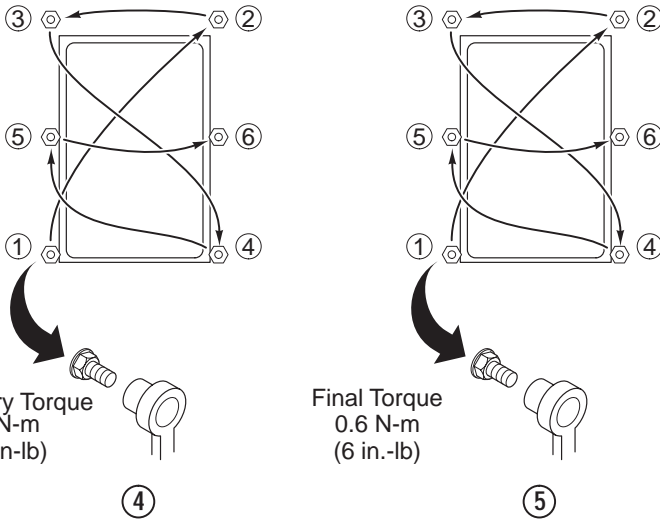

Temporary Torque
0.3 N-m
(2.7 in.-lb)

Final Torque
0.6 N-m
(6 in.-lb)