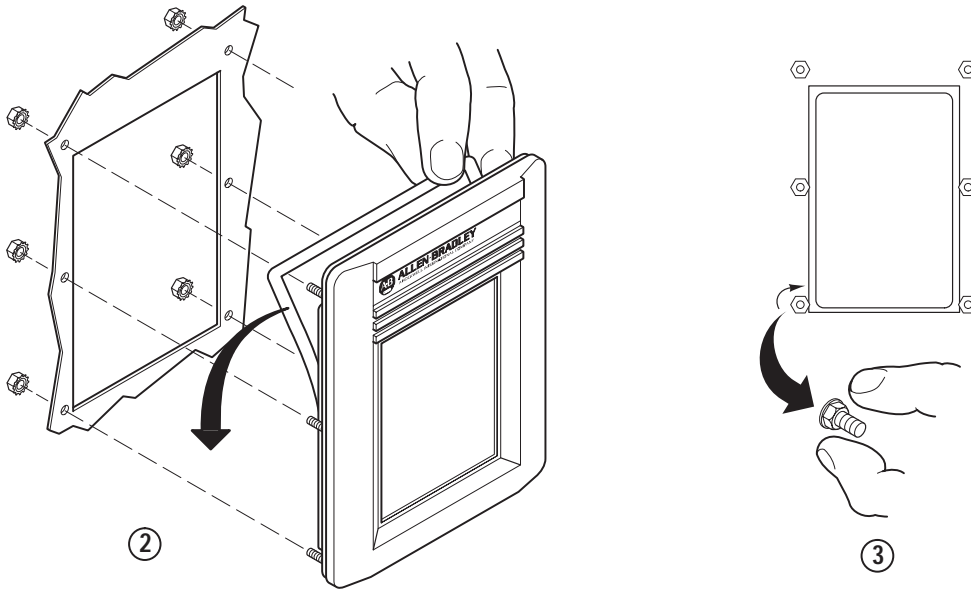

Temporary Torque
0.3 N-m
(2.7 in.-lb)

Final Torque
0.6 N-m
(6 in.-lb)