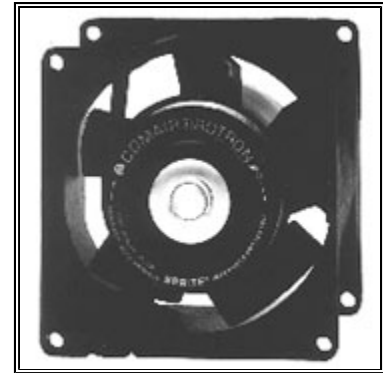

## Sprite AC (AC Fan)

COMAIR ROTRON PART NUMBER: **028460**  
 COMAIR ROTRON MODEL NUMBER: **SU3B5**

MOTOR	
Rated Voltage:	220/230
Operating Voltage Range:	
Running Current: 50Hz   60Hz (amps)	0.09   0.08
Locked Rotor Current: (amps)	0.11
Rated Power: 50Hz   60Hz (watts)	14   13
Nominal Speed: 50Hz   60Hz (rpm)	2700   3250

MECHANICAL	
Dimensions:	80mm x 42mm (3.15in x 1.645in)
Bearing Type:	Ball
Motor Base:	Metal
Propeller:	Polypropylene

[show PDF file](#)

NOTES

PERFORMANCE CHARACTERISTICS

Air Flow: (CFM)	28/34
Static Pressure:	.106/.149