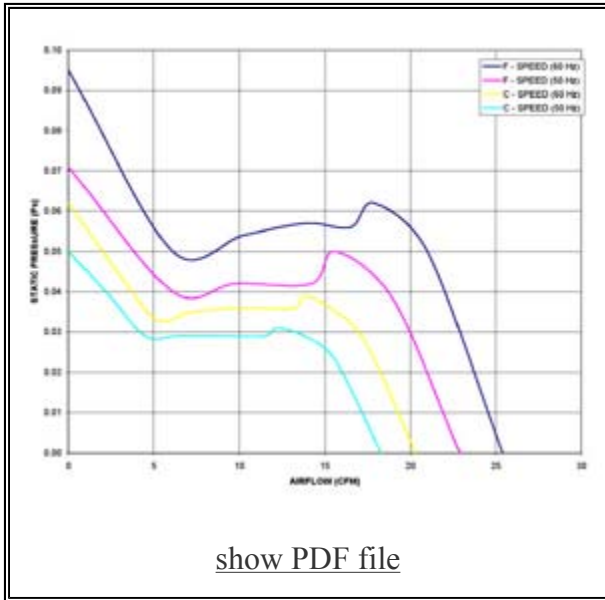

## Sprite AC (AC Fan)

COMAIR ROTRON PART NUMBER: **028460**  
 COMAIR ROTRON MODEL NUMBER: **SU3B5**

MOTOR	
Rated Voltage:	220/230
Operating Voltage Range:	
Running Current: 50Hz   60Hz (amps)	0.09   0.08
Locked Rotor Current: (amps)	0.11
Rated Power: 50Hz   60Hz (watts)	14   13
Nominal Speed: 50Hz   60Hz (rpm)	2700   3250

MECHANICAL	
Dimensions:	80mm x 42mm (3.15in x 1.645in)
Bearing Type:	Ball
Motor Base:	Metal
Propeller:	Polypropylene

[show PDF file](#)

NOTES

PERFORMANCE CHARACTERISTICS

Air Flow: (CFM)	28/34
Static Pressure:	.106/.149