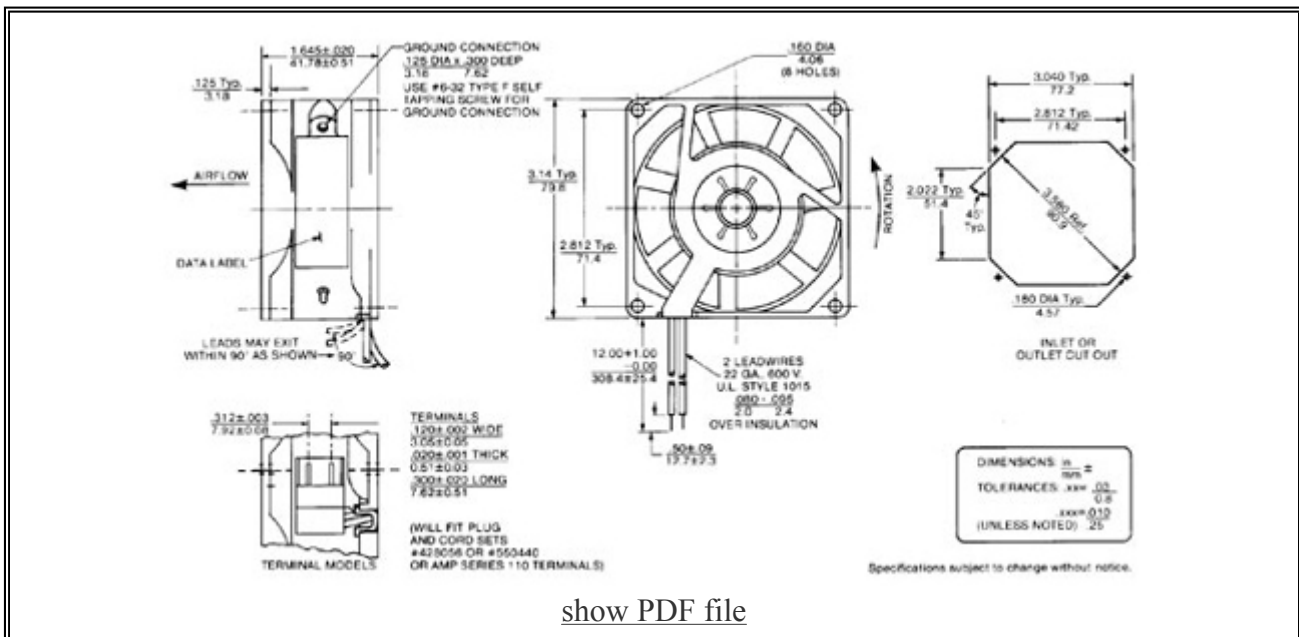

## Sprite AC (AC Fan)

COMAIR ROTRON PART NUMBER: **028460**  
 COMAIR ROTRON MODEL NUMBER: **SU3B5**

MOTOR	
Rated Voltage:	220/230
Operating Voltage Range:	
Running Current: 50Hz   60Hz (amps)	0.09   0.08
Locked Rotor Current: (amps)	0.11
Rated Power: 50Hz   60Hz (watts)	14   13
Nominal Speed: 50Hz   60Hz (rpm)	2700   3250

MECHANICAL	
Dimensions:	80mm x 42mm (3.15in x 1.645in)
Bearing Type:	Ball
Motor Base:	Metal
Propeller:	Polypropylene

[show PDF file](#)

NOTES

PERFORMANCE CHARACTERISTICS

Air Flow: (CFM)	28/34
Static Pressure:	.106/.149