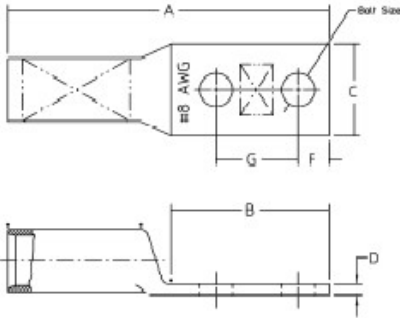

Color-Keyed®

**T&B Catalog Number:****54872BE****UPC Number:**

78621089807

Description:

Copper Two-Hole Lug - Straight Long Barrel - max 35KV, 350 kcmil Wire, 1/2" Bolt Size, 1 3/4" Hole Spacing, Tin Plated Blind End, Red 71

Status:

Active

**General**

Material	Copper
Finish	Tin Plated
Wire Size	350 kcmil
Number of Studs	2
Stud Size	1/2
Bolt Hole Spacing	1 3/4
Tongue Angle	Straight
Barrel Length	Long
Barrel Shape	Standard
Tongue Width	Standard
Peep Hole	N
Marking	Standard
Hole Shape	Round
Die Color	Red
Die Code	71

Dimension Information

A (inches)	5.344
B (inches)	2.984
C (inches)	1.359
D (inches)	0.172
E (inches)	0.922
F (inches)	0.5
G (inches)	1.75

Packaging

T&B Order Multiple	10
T&B Inner Pack	10
Package in Units	50
T&B Sold in UOM	Each
T&B Weight Per UOM	41.9 lbs. per 100

Application Support

T&B Instruction Sheets	ta01025-tb2
Overview	Available on Website
Connector & Tooling Chart	Available on Website

Notes

Dimensions given for reference only. Dimensions may vary up to +/- .030.