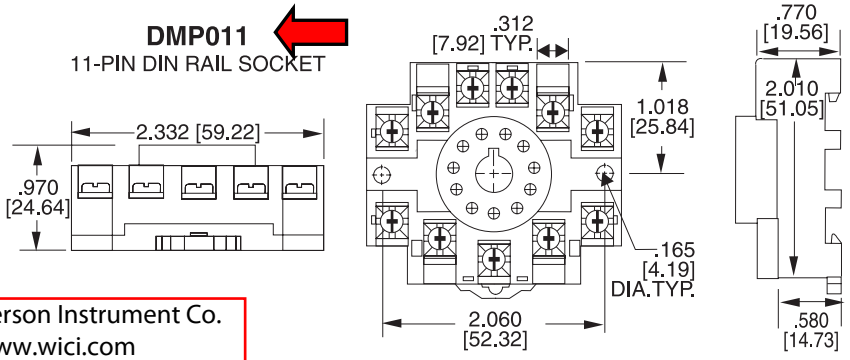

ACCESSORIES

Mfr: Wilkerson Instrument Co.
 www.wici.com
 2915 Parkway Street
 Lakeland, FL 33811-1391
 800-234-1343