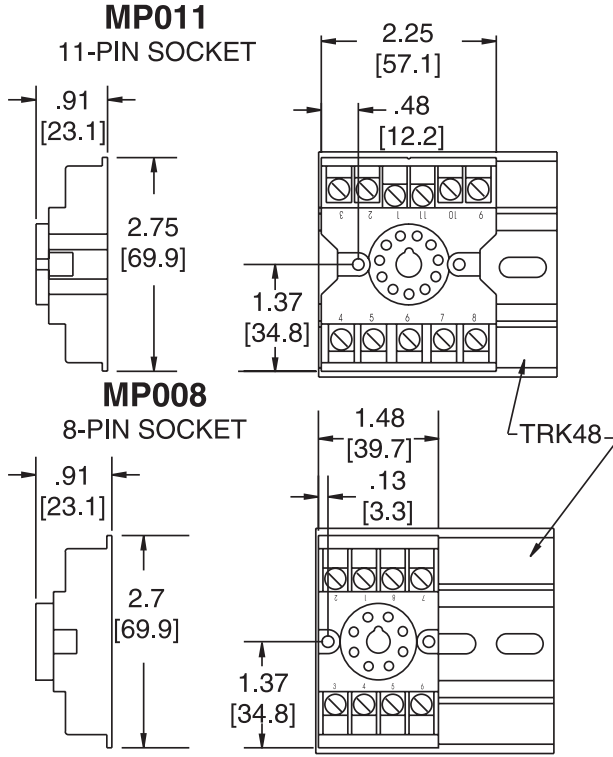

ACCESSORIES

Mfr: Wilkerson Instrument Co.
 www.wici.com
 2915 Parkway Street
 Lakeland, FL 33811-1391
 800-234-1343