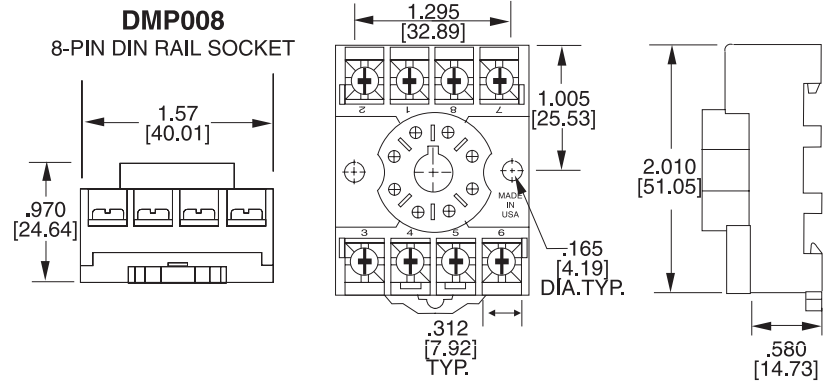

ACCESSORIES

Mfr: Wilkerson Instrument Co.
 www.wici.com
 2915 Parkway Street
 Lakeland, FL 33811-1391
 800-234-1343