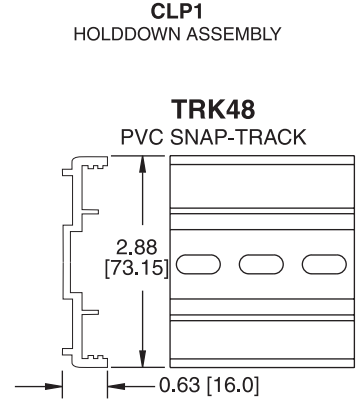

ACCESSORIES

Mfr: Wilkerson Instrument Co.
 www.wici.com
 2915 Parkway Street
 Lakeland, FL 33811-1391
 800-234-1343