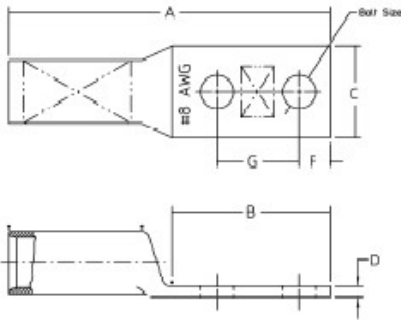

Color-Keyed®

**T&B Catalog Number:****54874BE****UPC Number:**

78621089808

Description:

Copper Two-Hole Lug - Straight Long Barrel - max 35KV, 400 kcmil Wire, 1/2" Bolt Size, 1 3/4" Hole Spacing, Tin Plated Blind End, Blue 76

Status:

Active

**General**

Material	Copper
Finish	Tin Plated
Wire Size	400 kcmil
Number of Studs	2
Stud Size	1/2
Bolt Hole Spacing	1 3/4
Tongue Angle	Straight
Barrel Length	Long
Barrel Shape	Standard
Tongue Width	Standard
Peep Hole	N
Marking	Standard
Hole Shape	Round
Die Color	Blue
Die Code	76

Dimension Information

A (inches)	5.453
B (inches)	2.984
C (inches)	1.406
D (inches)	0.172
E (inches)	0.953
F (inches)	0.5
G (inches)	1.75

Packaging

T&B Order Multiple	6
T&B Inner Pack	6
Package in Units	60
T&B Sold in UOM	Each
T&B Weight Per UOM	45.33 lbs. per 100

Application Support

T&B Instruction Sheets	ta01025-tb2
Overview	Available on Website
Connector & Tooling Chart	Available on Website

Notes

Dimensions given for reference only. Dimensions may vary up to +/- .030.